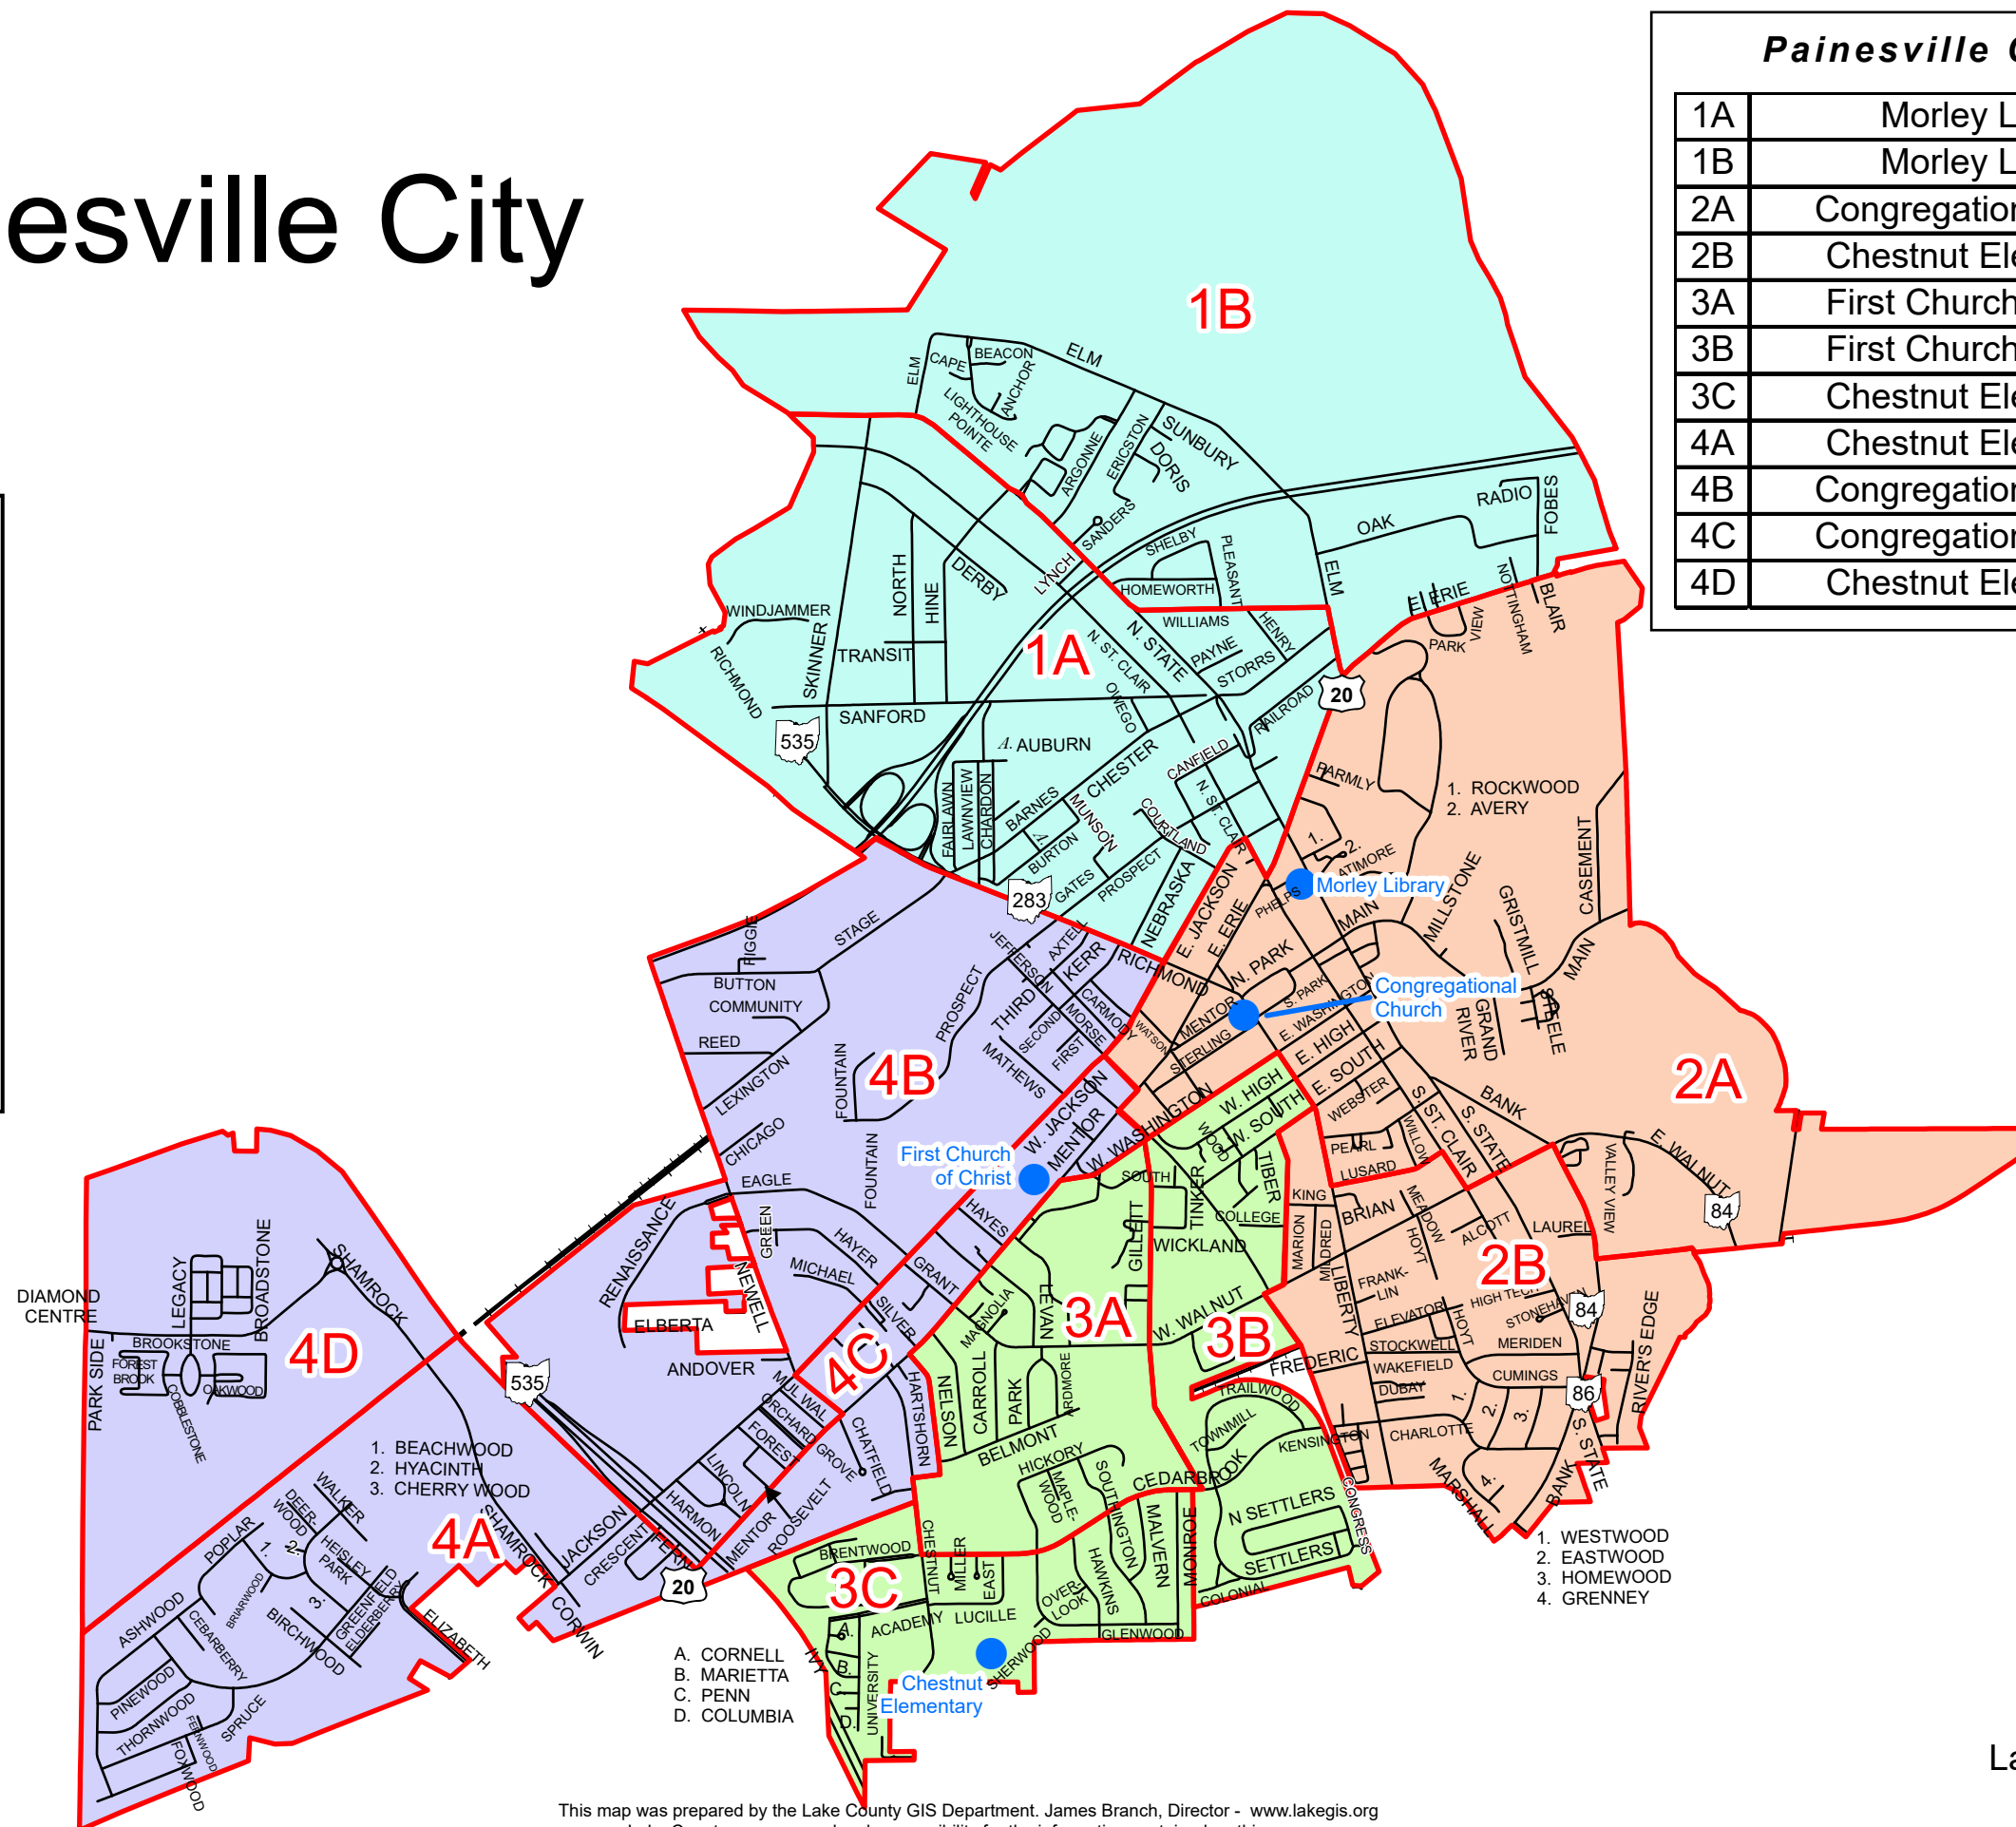

Painesville City

Legend

- Polling Locations
- Precincts
- Ward**
- Ward 1
- Ward 2
- Ward 3
- Ward 4

Painesville City Polling Locations

1A	Morley Library	184 Phelps St.
1B	Morley Library	184 Phelps St.
2A	Congregational Church	22 Liberty St.
2B	Chestnut Elementary	341 Chestnut St.
3A	First Church of Christ	422 Mentor Ave.
3B	First Church of Christ	422 Mentor Ave.
3C	Chestnut Elementary	341 Chestnut St.
4A	Chestnut Elementary	341 Chestnut St.
4B	Congregational Church	22 Liberty St.
4C	Congregational Church	22 Liberty St.
4D	Chestnut Elementary	341 Chestnut St.

1:24,000

This map was prepared by the Lake County GIS Department. James Branch, Director - www.lakegis.org
 Lake County assumes no legal responsibility for the information contained on this map.
 Users noting errors or omissions are encouraged to contact the Lake County GIS Department at (440) 350 - 5970.